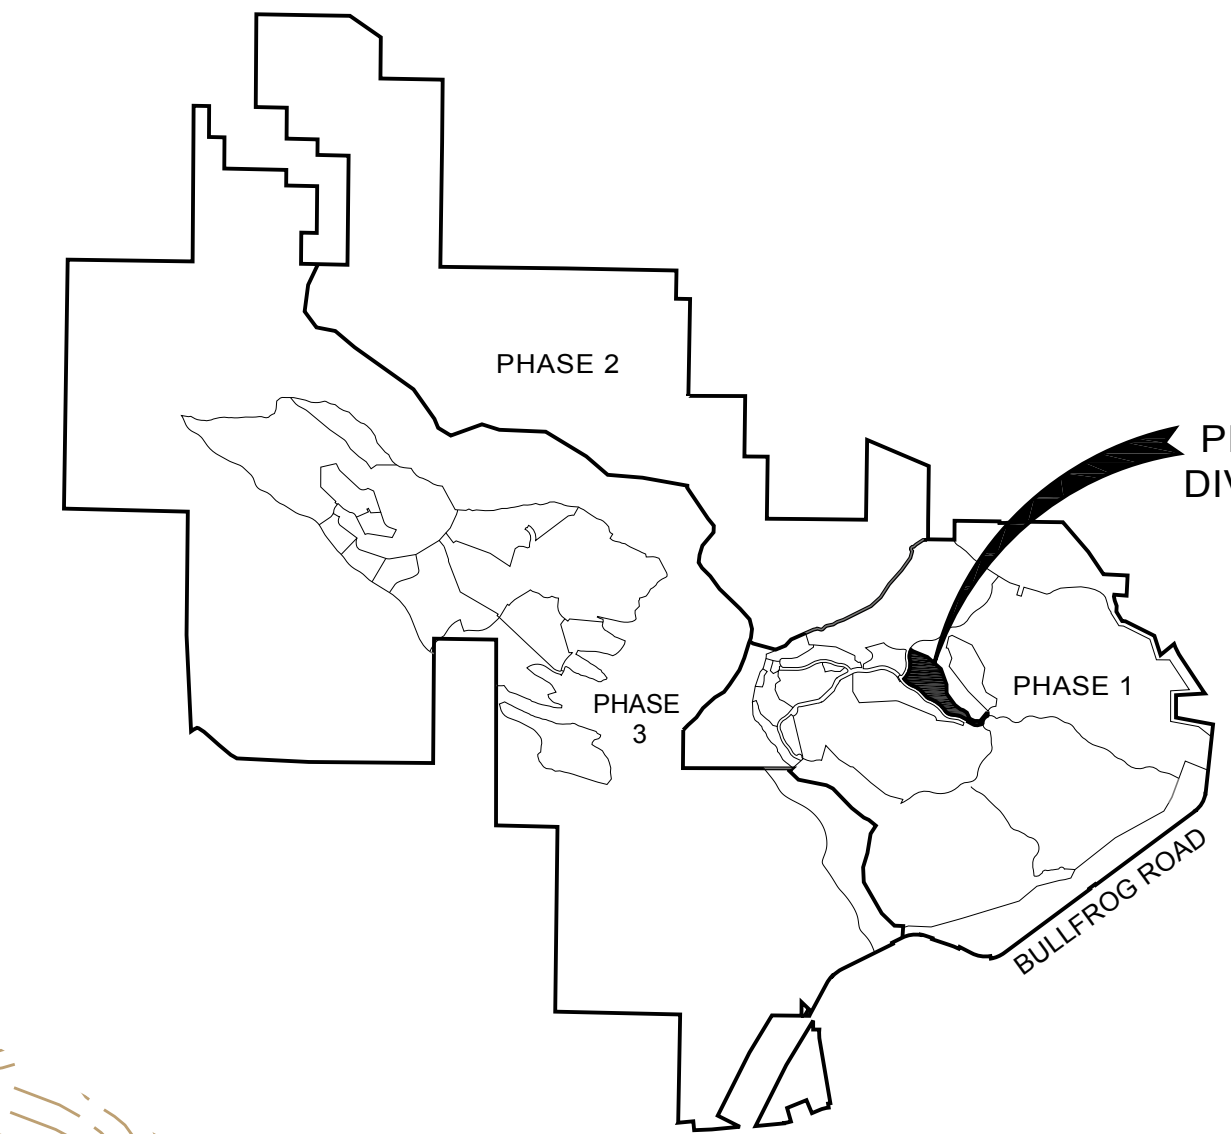

SUNCADIA
RESORT · COMMUNITY · LEGACY

SCALE: 1" = 60'

SUNCADIA MPR
LOCATION MAP
NOT TO SCALE

LAND USE LEGEND

DETACHED RESORT RESIDENTIAL	SERVICE TRACT
ROAD RIGHT OF WAY	DIVISION BOUNDARY LINES
COMMUNITY / RECREATIONAL OPEN SPACE TRACTS	EXISTING GROUND CONTOURS

ROAD	CONCEPTUAL MASTER PLAN CLASSIFICATION	TYPE	WIDTH, FT. (PAVED TRAVEL)	R.O.W. WIDTH, FT.
ROAD A / ROAD B	SECONDARY TRAFFIC CIRCULATION	MINOR RESIDENTIAL	20	40

Site Development Plan MPR
Legacy at Prospector
February 27, 2017