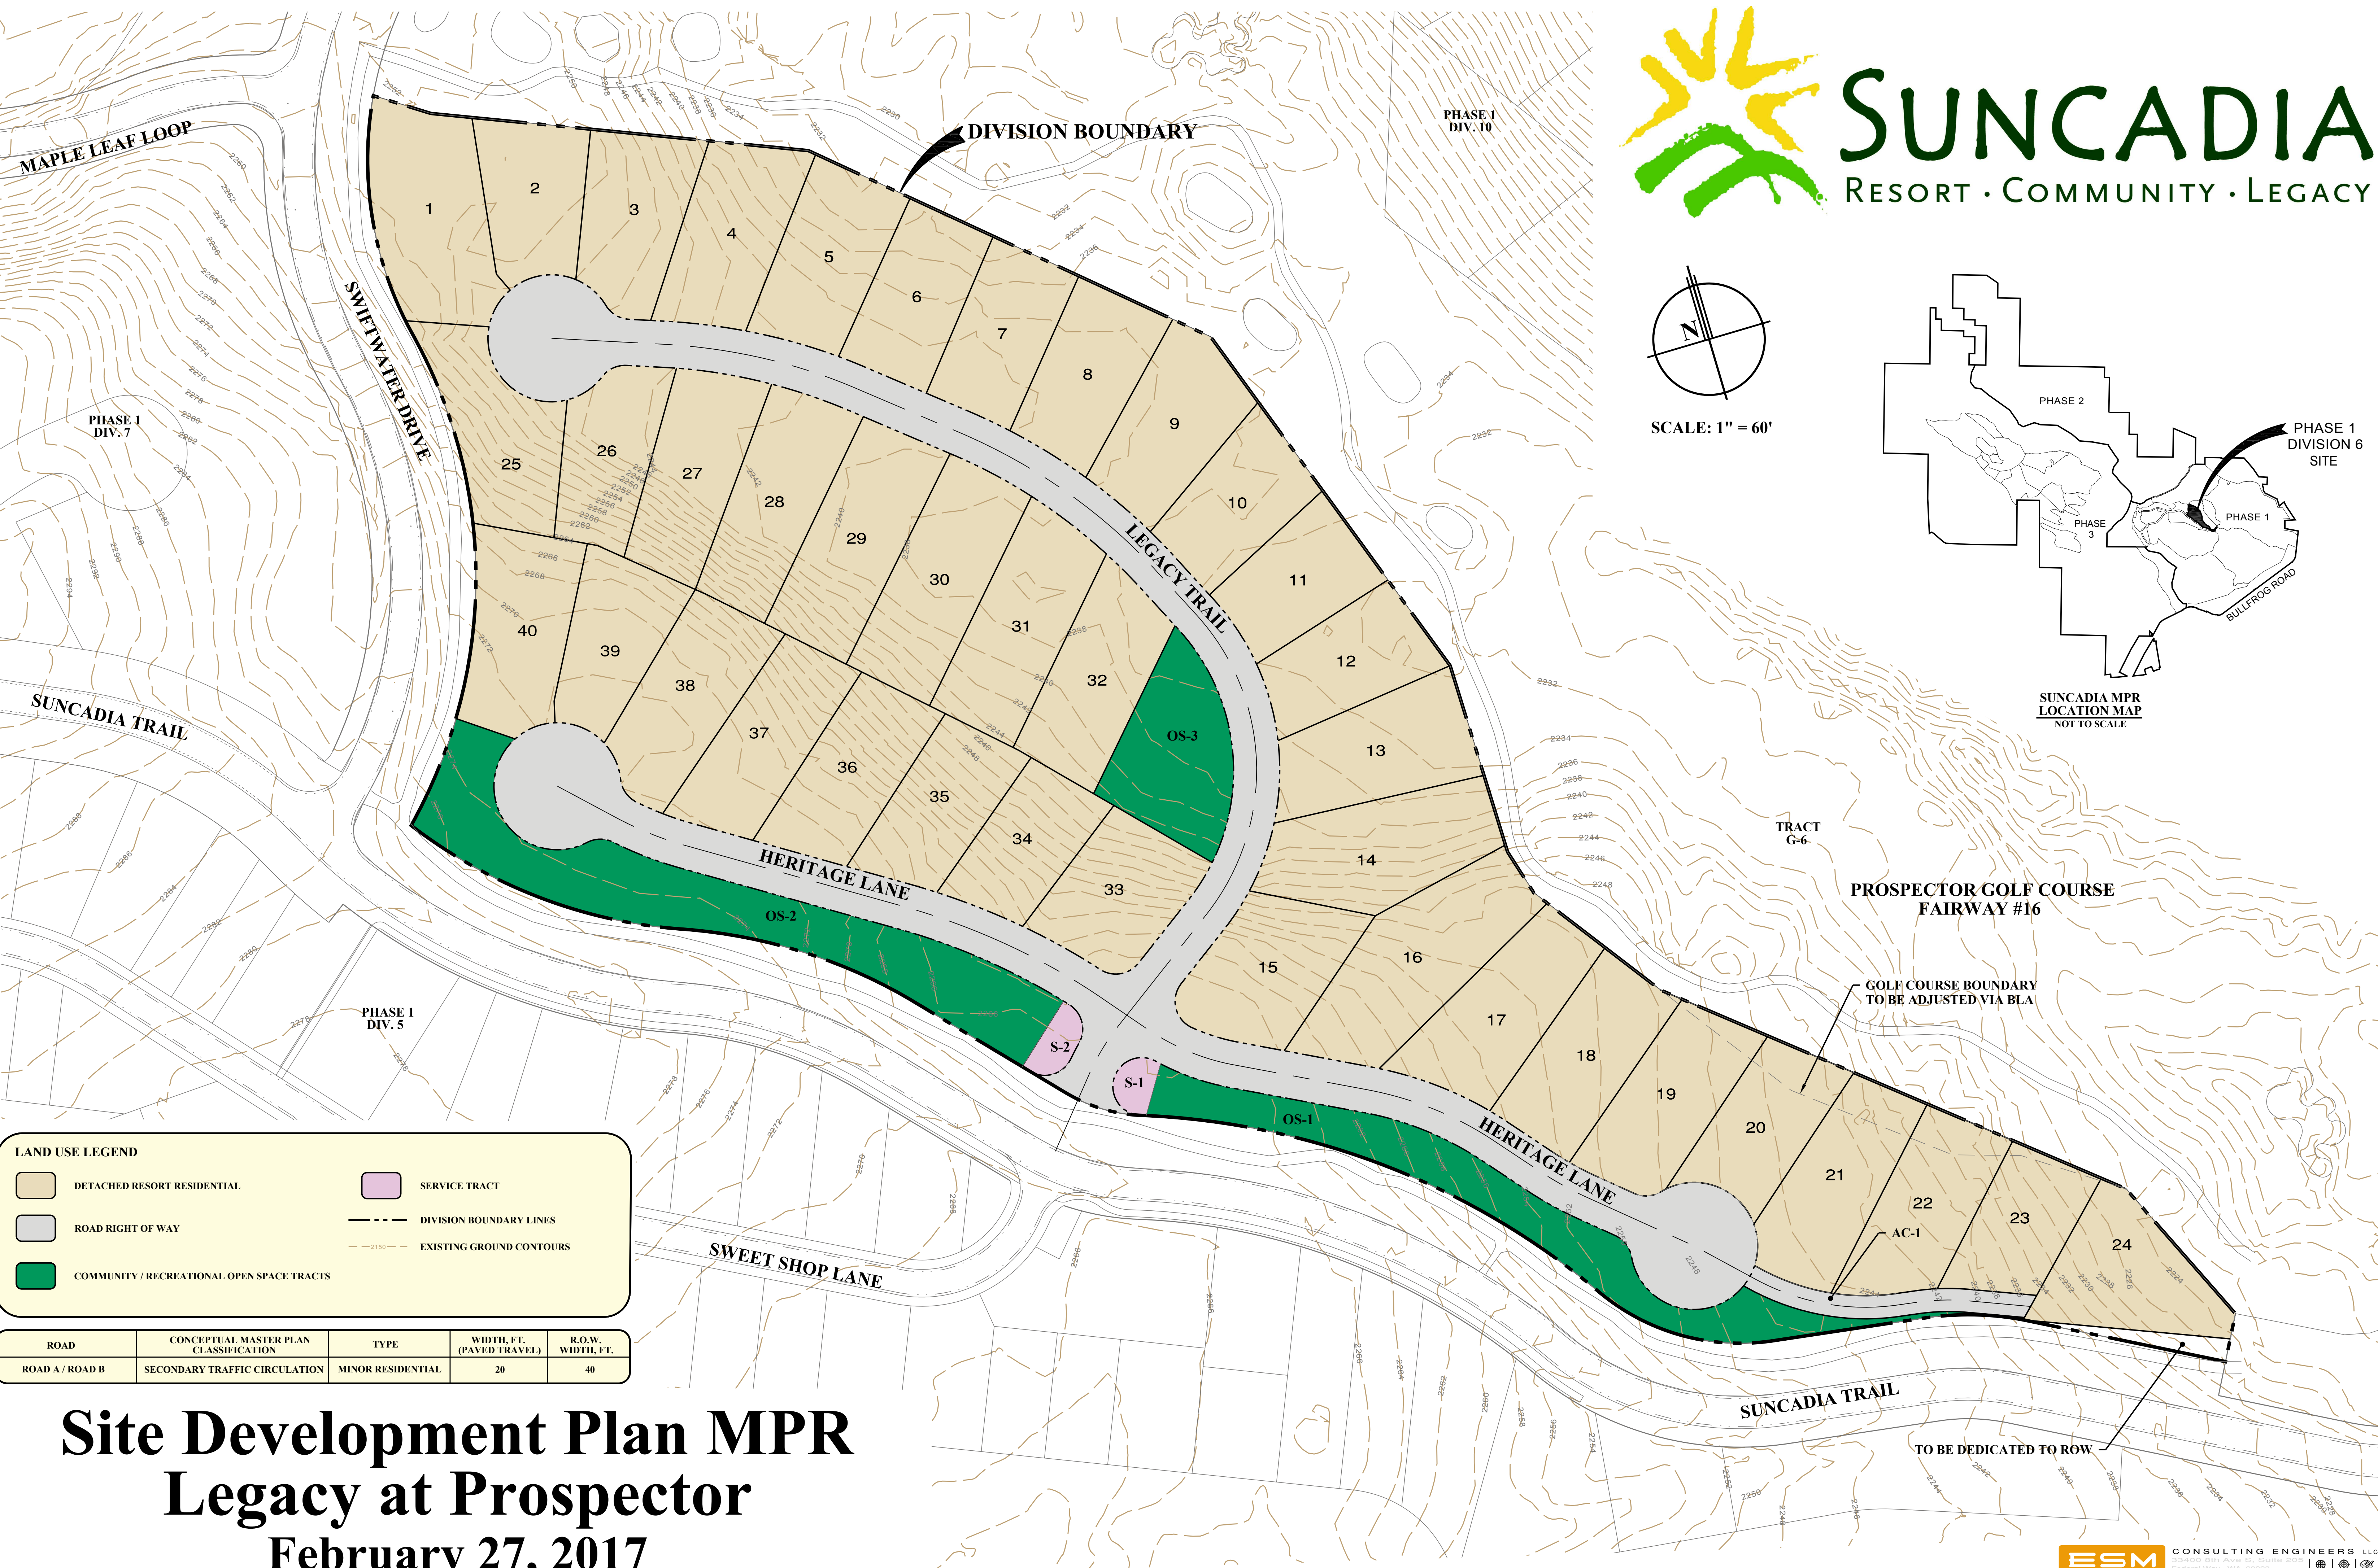

SUNCADIA
RESORT · COMMUNITY · LEGACY

SCALE: 1" = 60'

SUNCADIA MPR
LOCATION MAP
NOT TO SCALE

LAND USE LEGEND

DETACHED RESORT RESIDENTIAL	SERVICE TRACT
ROAD RIGHT OF WAY	DIVISION BOUNDARY LINES
COMMUNITY / RECREATIONAL OPEN SPACE TRACTS	EXISTING GROUND CONTOURS

ROAD	CONCEPTUAL MASTER PLAN CLASSIFICATION	TYPE	WIDTH, FT. (PAVED TRAVEL)	R.O.W. WIDTH, FT.
ROAD A / ROAD B	SECONDARY TRAFFIC CIRCULATION	MINOR RESIDENTIAL	20	40

Site Development Plan MPR
Legacy at Prospector
February 27, 2017